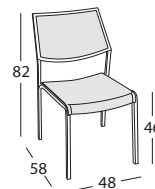

Product: Chair

Sizes: cm 48,5x58x82h (19"x23"x32"h)
seat cm 46h (18"h)

FEATURES

Frame: Aluminum
Polyester powder coating (Tiger).

Glides: Nylon PA6

Seat and back: Textilene

Finishings: White, Terra

Net weight unit 3

Gross weight unit 4

Units per package 4

Package sizes cm 51x75x100h

Package volume m³ 0,38

Stakable YES

FINISHINGS

UV, marine environment, scratch resistant

White